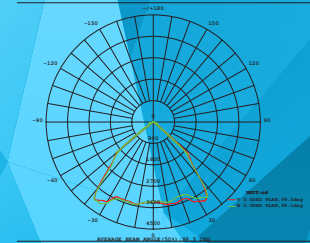

## COB LED PROJECTORS

A++ A IP 65 Ra>70 50000h CE

**2** YEAR WARRANTY

Code	Model no.	Input Voltage (V)	Nominal Power (W)	Color Temperature (K)	Luminous Flux (lm)	IP	Product Size (L/W/H)	Average Life (hrs)	Quantity (pcs/ctn)
490630-1	HY/LED/FL/E/10W/6500K	220-240V	10W	6500K	1100 lm	IP65	95x115x80mm	50000	1/30
490631-1	HY/LED/FL/E/20W/6500K	220-240V	20W	6500K	2200 lm	IP65	150x180x100mm	50000	1/20
490632-1	HY/LED/FL/E/30W/6500K	220-240V	30W	6500K	3300 lm	IP65	195x225x100mm	50000	1/12
490633-1	HY/LED/FL/E/50W/6500K	220-240V	50W	6500K	5500 lm	IP65	245x285x100mm	50000	1/8