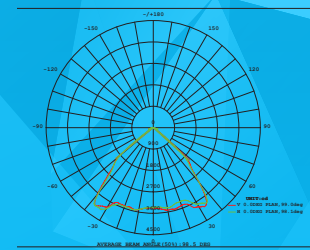

## COB LED PROJECTORS

A++ A IP 65 Ra>70 50000h CE

**2** YEAR WARRANTY

Code	Model no.	Input Voltage (V)	Nominal Power (W)	Color Temperature (K)	Luminous Flux (lm)	IP	Product Size (L/W/H)	Average Life (hrs)	Quantity (pcs/ctn)
490630-1	HY/LED/FL/E/10W/6500K	220-240V	10W	6500K	1100 lm	IP65	95x115x80mm	50000	1/30
490631-1	HY/LED/FL/E/20W/6500K	220-240V	20W	6500K	2200 lm	IP65	150x180x100mm	50000	1/20
490632-1	HY/LED/FL/E/30W/6500K	220-240V	30W	6500K	3300 lm	IP65	195x225x100mm	50000	1/12
490633-1	HY/LED/FL/E/50W/6500K	220-240V	50W	6500K	5500 lm	IP65	245x285x100mm	50000	1/8

## COB LED PROJECTORS HIGH WATT.

A++ A IP 65 Ra>70 50000h CE

**2** YEAR WARRANTY

Code	Model no.	Input Voltage (V)	Nominal Power (W)	Color Temperature (K)	Luminous Flux (lm)	IP	Product Size (L/W/H)	Average Life (hrs)	Quantity (pcs/ctn)
490634	HY/LED/FL/E/70W/6500K	220-240V	70W	6500K	8800 lm	IP65	380x285x80mm	50000	1/4
490635	HY/LED/FL/E/100W/6500K	220-240V	100W	6500K	11000 lm	IP65	385x285x120mm	50000	1/4
490636	HY/LED/FL/E/150W/6500K	220-240V	150W	6500K	16500 lm	IP65	425x325x200mm	50000	1/1
490636-1	HY/LED/FL/E/200W/6500K	220-240V	200W	6500K	22000 lm	IP65	525x375x250mm	50000	1/1