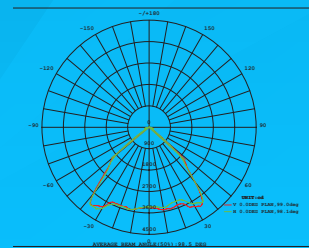

COB LED PROJECTORS

A++ A IP 65 Ra>70 50000h CE

2 YEAR WARRANTY

Code	Model no.	Input Voltage (V)	Nominal Power (W)	Color Temperature (K)	Luminous Flux (lm)	IP	Product Size (L/W/H)	Average Life (hrs)	Quantity (pcs/ctn)
490638	HY/LED/FL/PIR/10W/6500K	220-240V	10W	6500K	1100 lm	IP65	195x115x80mm	50000	1/30
490637	HY/LED/FL/PIR/20W/6500K	220-240V	20W	6500K	2200 lm	IP65	250x150x90mm	50000	1/20
490639	HY/LED/FL/PIR/30W/6500K	220-240V	30W	6500K	3300 lm	IP65	295x225x100mm	50000	1/10